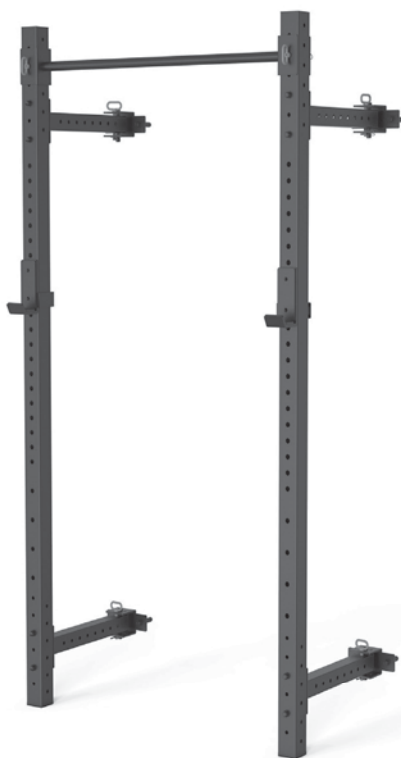

TOORX
PROFESSIONAL LINE

BEDIENUNGSANLEITUNG

WLX2800

Cod: GRLDTOORXWLX2800

Rev : 00

Ed : 08/20

PART LIST

PART NO.	DESCRIPTION	QTY	PART NO.	DESCRIPTION	QTY
1	Stand Tube	2	7	Pin	6
2	Connect Tube	4	8	M12 Washer	24
3	PULL-UP Bar	1	9	M12X105 Hex Bolt	4
4	Hinge	4	10	M12X100 Hex Bolt	8
5	Titan J-Cups	2	11	M12 Nylon Nut	12
6	Quick Pin	6	12	M10X100 Bolt	8
			13	M10 Washer	8