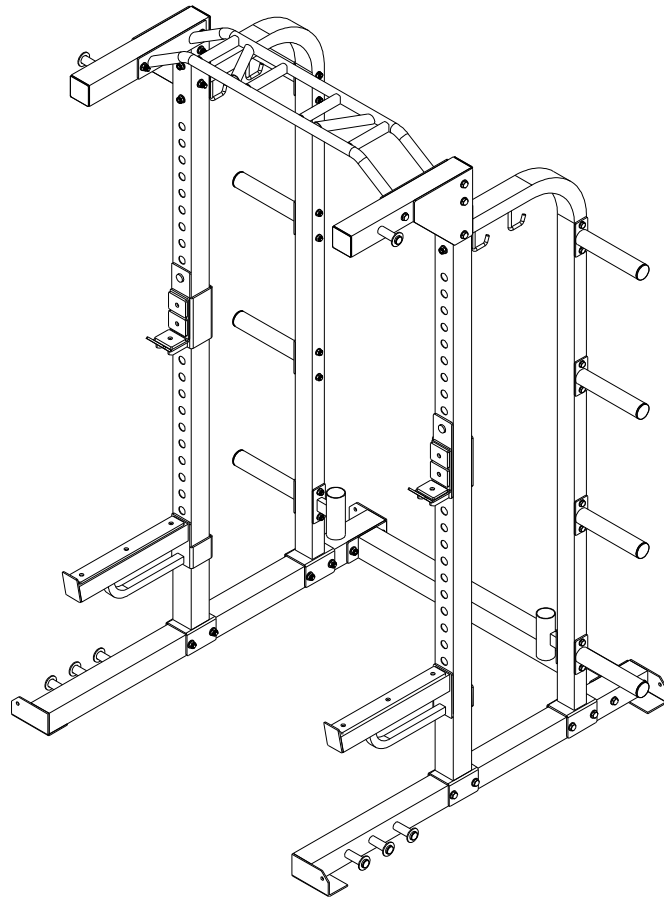

TOORX
PROFESSIONAL LINE

INSTRUCTION

WLX3400

Cod: GRLDTOORXWLX3400

Rev : 00

Ed : 04/20

Portal frame

PART LIST

NUMBER	DESCRIPTION	QUANTITY
1	BOLT M12*105 + TWO WASHERS + NUT	10
2	BOLT M12*95 + TWO WASHERS + NUT	14
3	BOLT M10*95 + TWO WASHERS + NUT	4
4	BOLT M10*90 + TWO WASHERS + NUT	12

GARLANDO SPA
Via Regione Piemonte, 32 - Zona Industriale D1
15068 - Pozzolo Formigaro (AL) - Italy
www.toorx.it - info@toorx.it