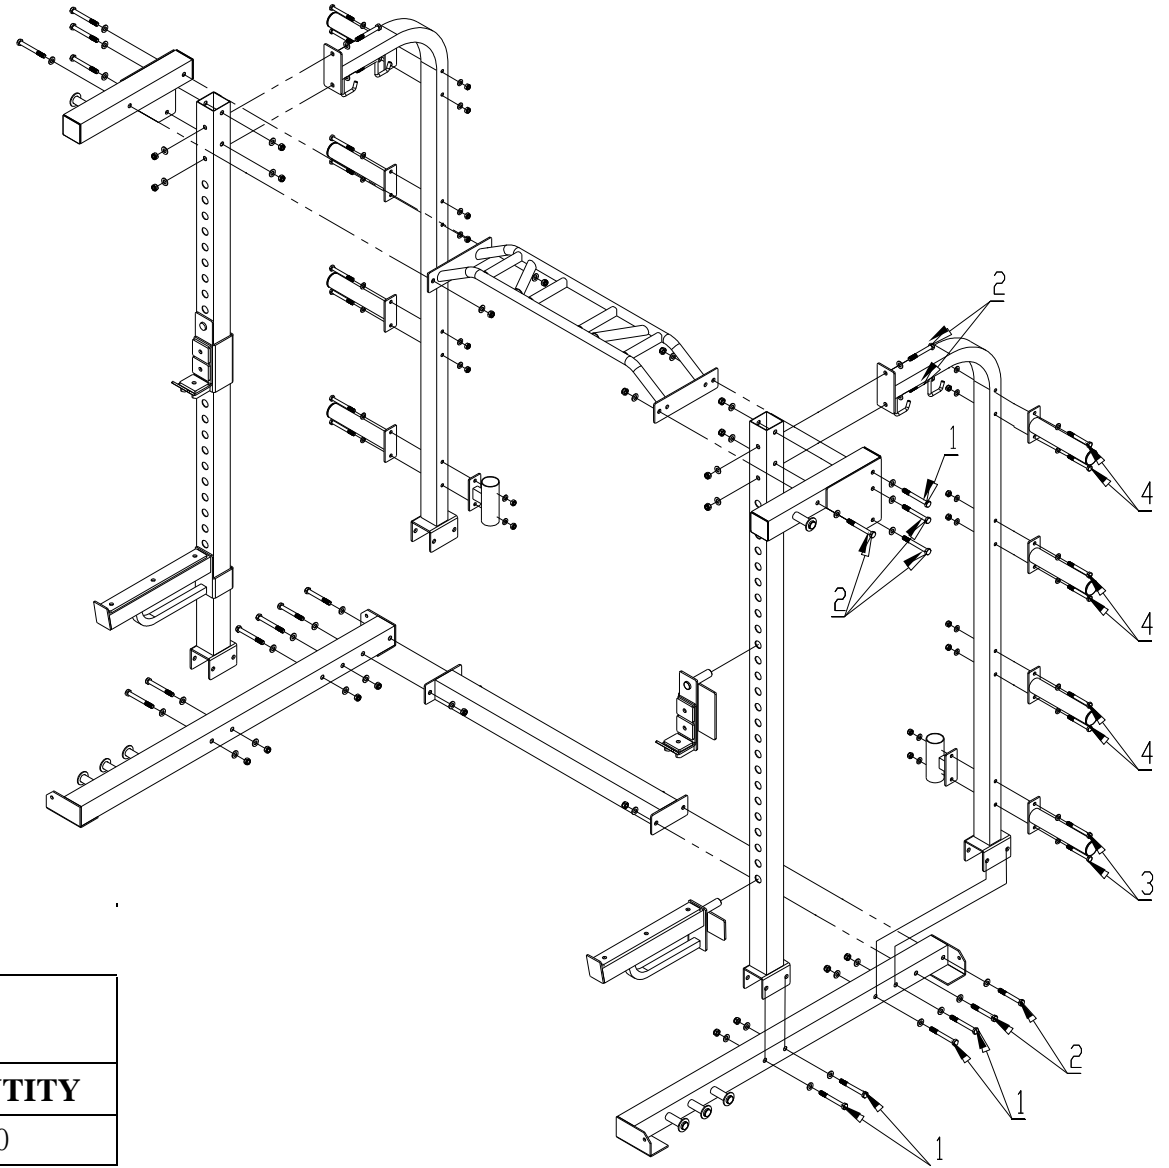

TOORX
PROFESSIONAL LINE

INSTRUCTION

WLX3400

Cod: GRLDTOORXWLX3400

Rev : 00

Ed : 04/20

Portal frame

PART LIST

NUMBER	DESCRIPTION	QUANTITY
1	BOLT M12*105 + TWO WASHERS + NUT	10
2	BOLT M12*95 + TWO WASHERS + NUT	14
3	BOLT M10*95 + TWO WASHERS + NUT	4
4	BOLT M10*90 + TWO WASHERS + NUT	12

GARLANDO SPA
Via Regione Piemonte, 32 - Zona Industriale D1
15068 - Pozzolo Formigaro (AL) - Italy
www.toorx.it - info@toorx.it