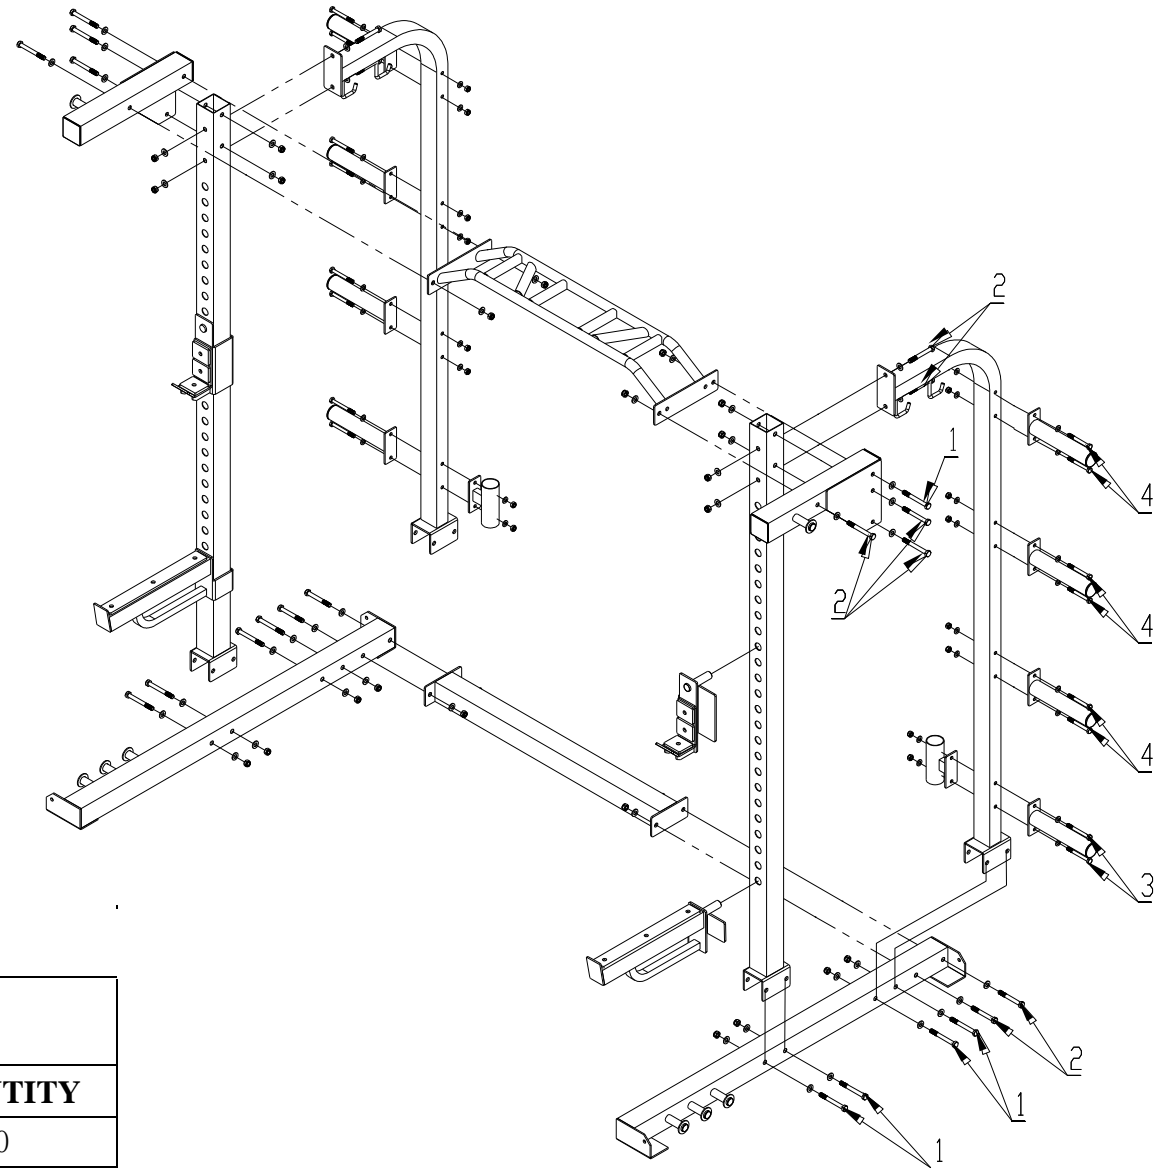

## WLX3400

Cod: GRLDTOORXWLX3400

Rev : 00

Ed : 04/20

### PART LIST

| NUMBER | DESCRIPTION                      | QUANTITY |
|--------|----------------------------------|----------|
| 1      | BOLT M12*105 + TWO WASHERS + NUT | 10       |
| 2      | BOLT M12*95 + TWO WASHERS + NUT  | 14       |
| 3      | BOLT M10*95 + TWO WASHERS + NUT  | 4        |
| 4      | BOLT M10*90 + TWO WASHERS + NUT  | 12       |