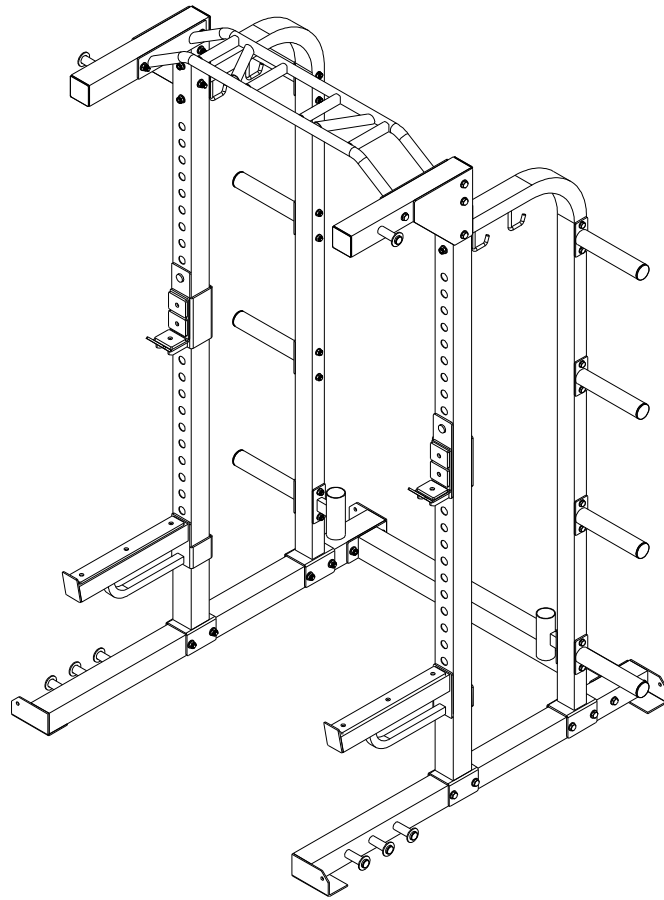

## WLX3400

Cod: GRLDTOORXWLX3400

Rev : 00

Ed : 04/20

### PART LIST

| NUMBER | DESCRIPTION                      | QUANTITY |
|--------|----------------------------------|----------|
| 1      | BOLT M12*105 + TWO WASHERS + NUT | 10       |
| 2      | BOLT M12*95 + TWO WASHERS + NUT  | 14       |
| 3      | BOLT M10*95 + TWO WASHERS + NUT  | 4        |
| 4      | BOLT M10*90 + TWO WASHERS + NUT  | 12       |