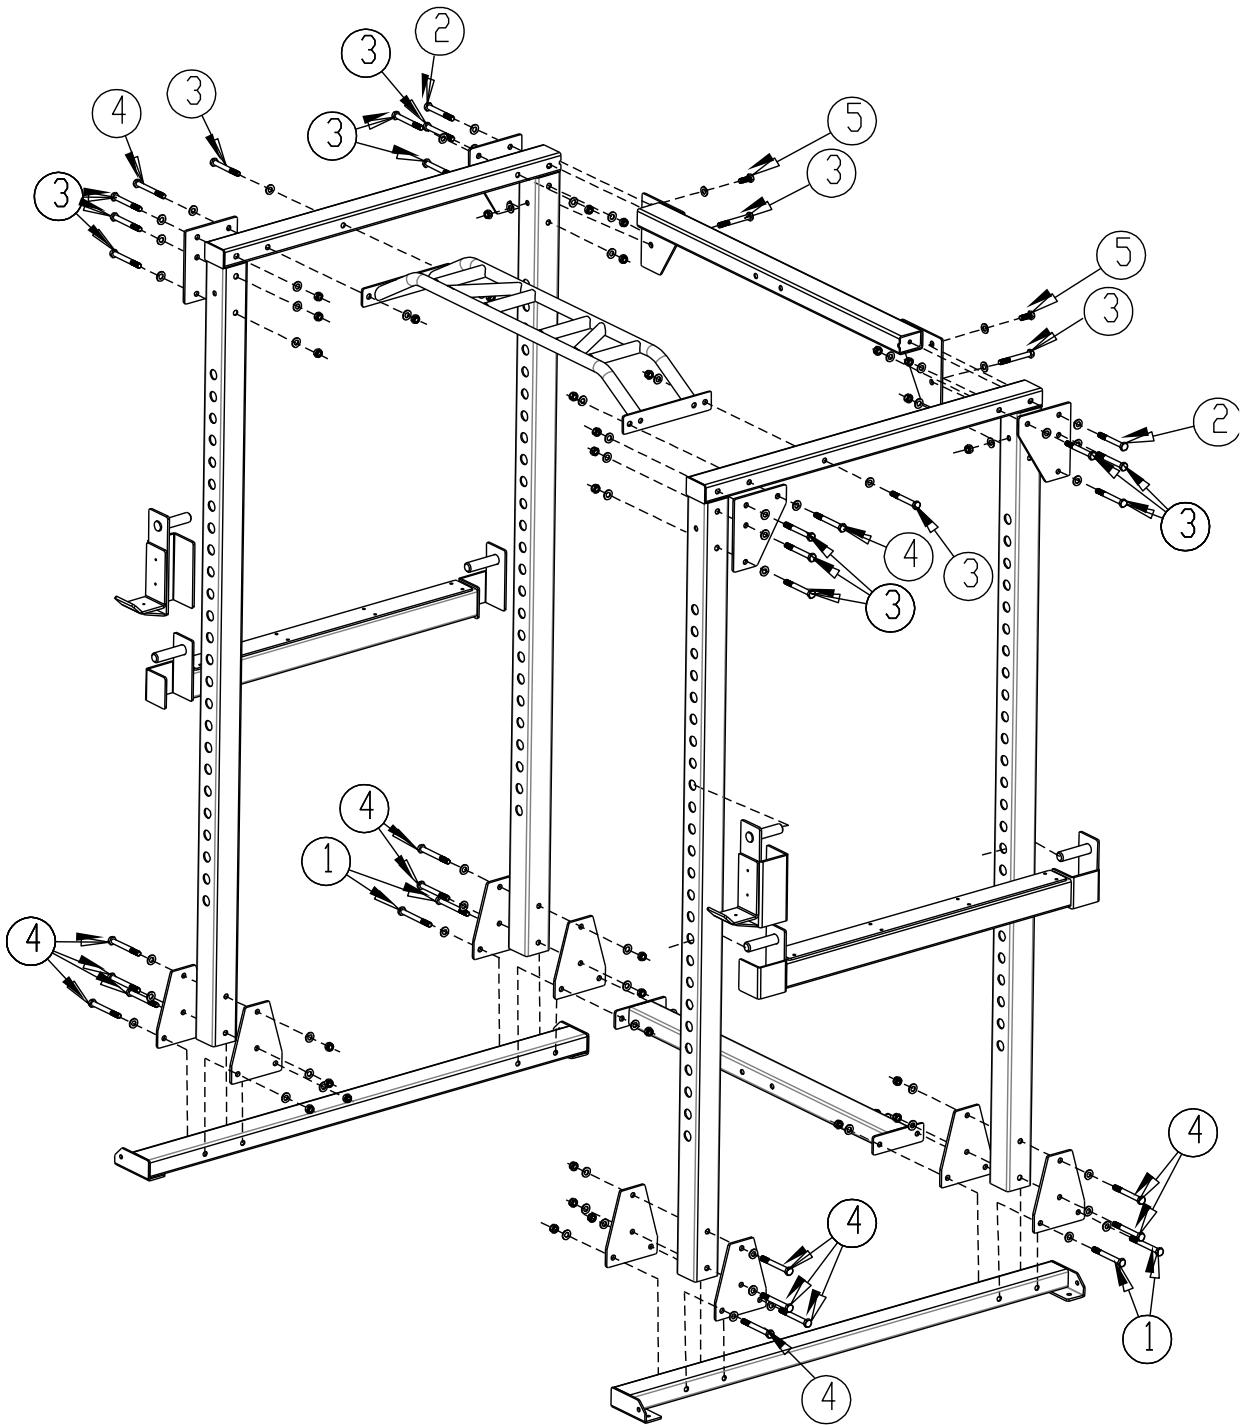

TOORX
PROFESSIONAL LINE

BEDIENUNGSANLEITUNG

WLX3600

Cod : GRLDTOORXWLX3600

Rev : 00

Ed : 04/20

PARTS LIST

NUMBER	DESCRIPTION	QUANTITY
1	BOLT M12*110 + TWO WASHERS + NUT	4
2	BOLT M12*95 + WASHER	2
3	BOLT M12*100 + TWO WASHERS + NUT	16
4	BOLT M12*105 + TWO WASHERS + NUT	14
5	BOLT M12*30 + WASHER	2